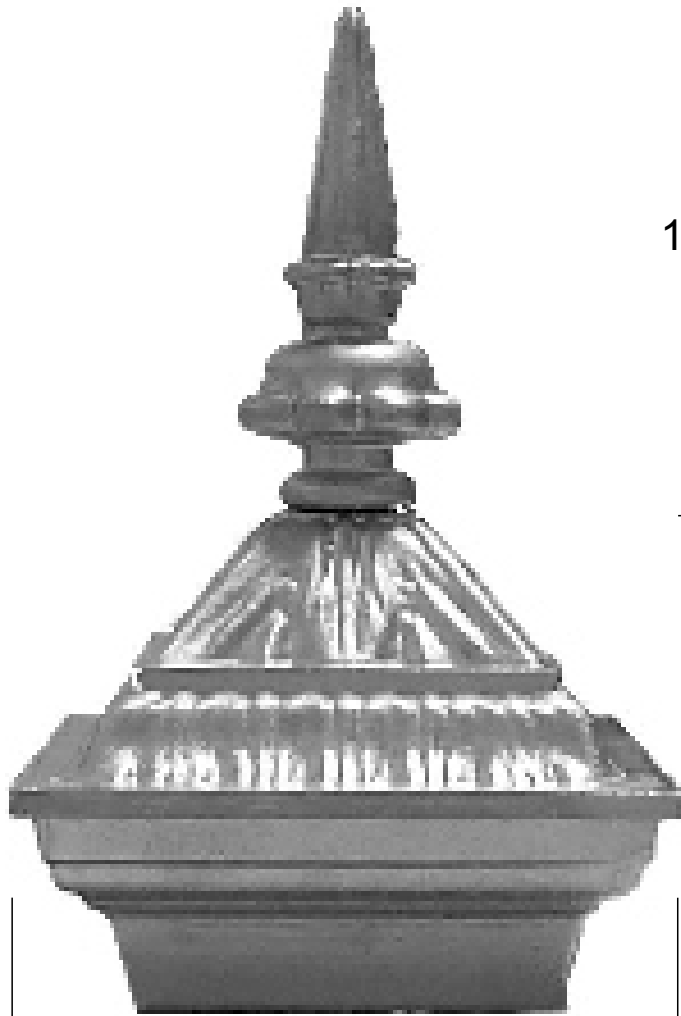

Discounted Hardware Products

Angelina Post Capital

**DHP199\* 90 x 90mm**

To fit over the top of 90 x 90mm post

70-75mm internal depth