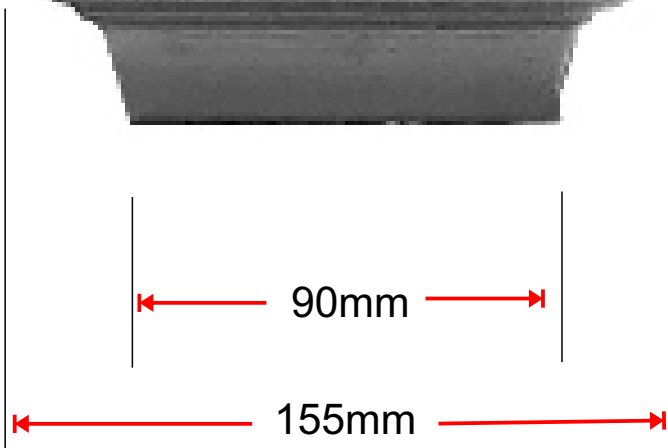

Discounted Hardware Products

Angelina Post Capital

**DHP199\* 90 x 90mm**

To fit over the top of 90 x 90mm post

70-75mm internal depth