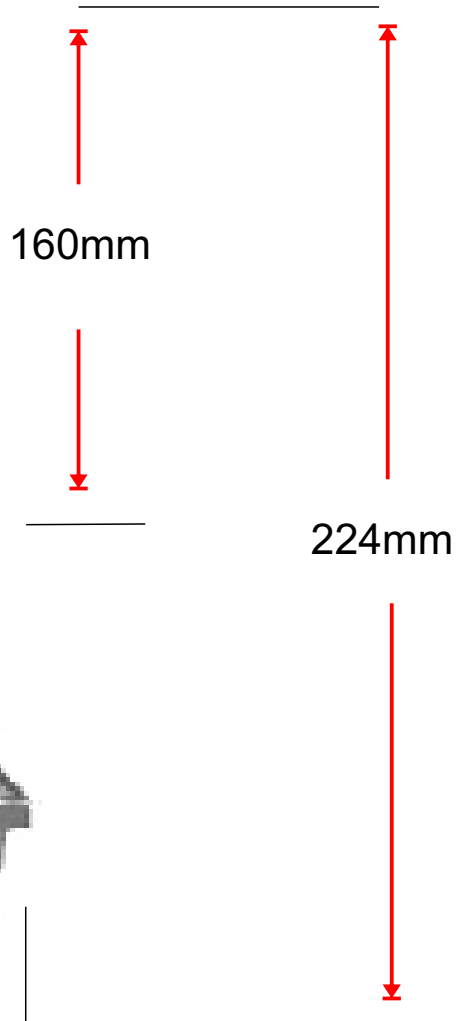

Discounted Hardware Products

Angelina Post Capital

**DHP199\* 90 x 90mm**

To fit over the top of 90 x 90mm post

70-75mm internal depth