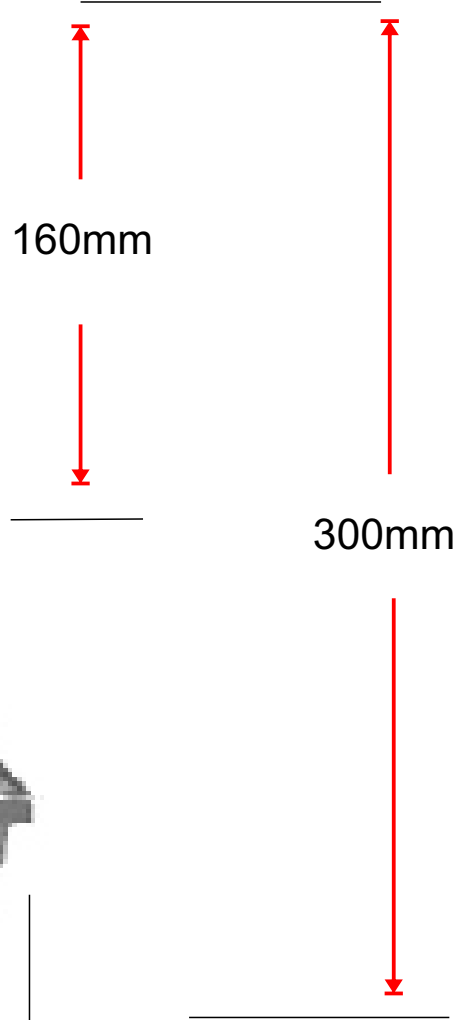

Discounted Hardware Products

Angelina Post Capital

DHP197* 100 x 100mm

To fit over the top of 100 x 100mm post

70-75mm internal depth