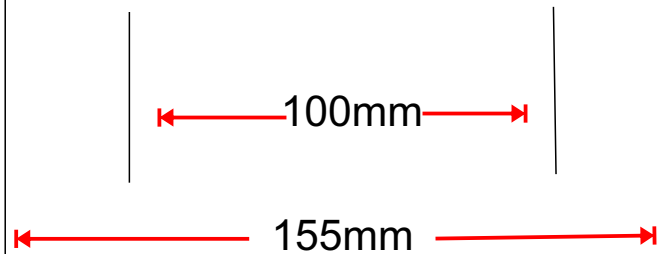

Discounted Hardware Products

Angelina Post Capital

DHP197* 100 x 100mm

To fit over the top of 100 x 100mm post

70-75mm internal depth