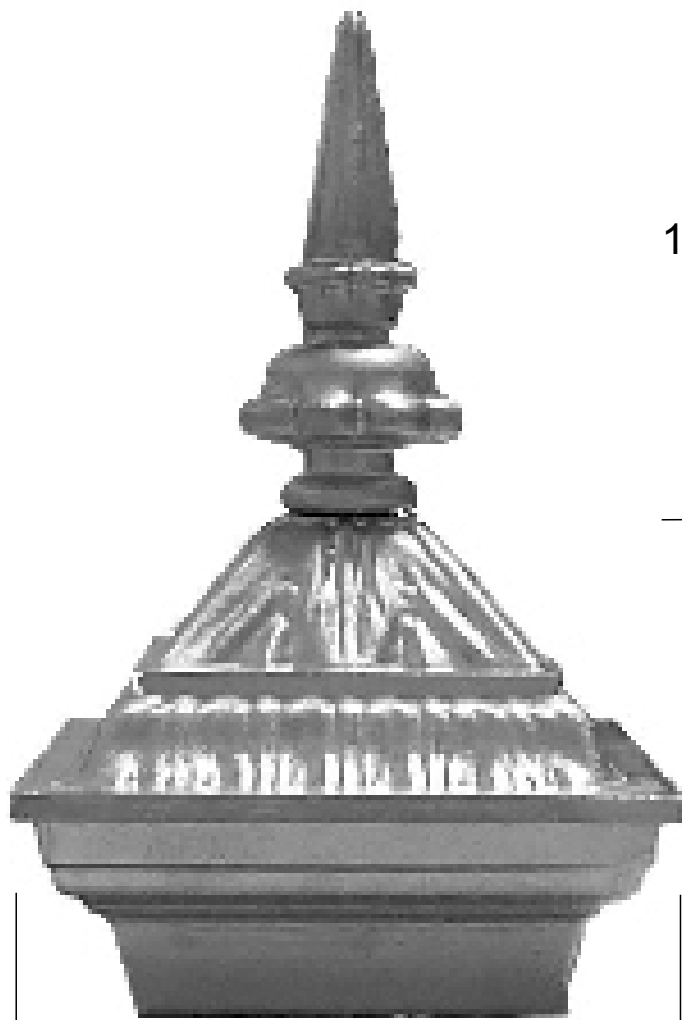

Discounted Hardware Products

Angelina Post Capital

DHP197* 100 x 100mm

To fit over the top of 100 x 100mm post

70-75mm internal depth